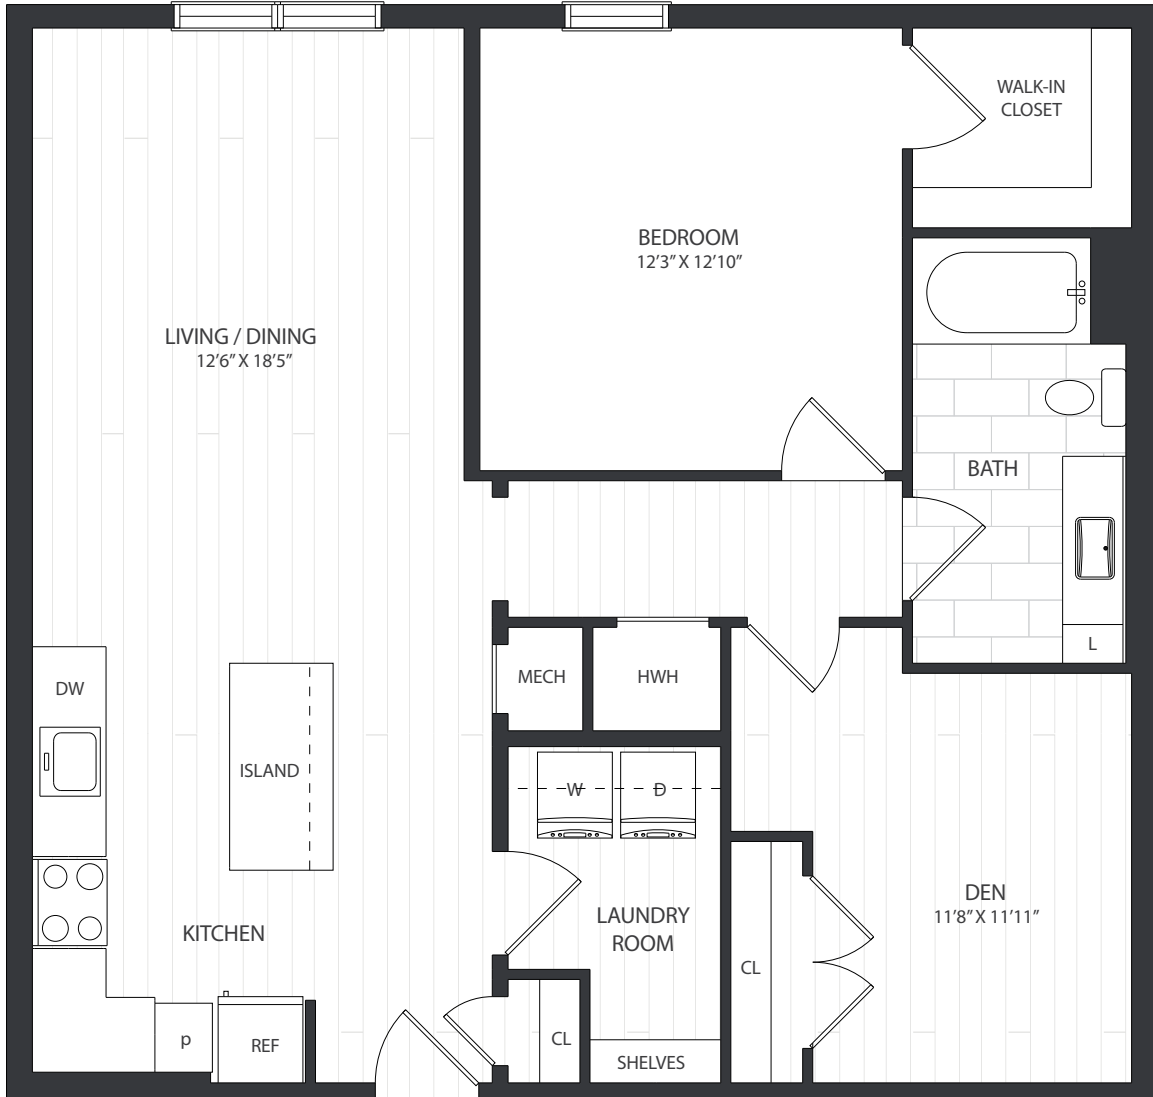

Arden

PARKSIDE

A3A

1,012 SF | ONE BEDROOM + DEN | ONE BATHROOM

RENT

AVAILABILITY

NOTES

1001 Arborview Blvd. Collegeville, PA 19426 • 484-559-7596 • ParksidePTC.com • BOZZUTO
Elevations and floor plans are artist's renderings and are shown for illustration purposes only. All square feet are approximate only.