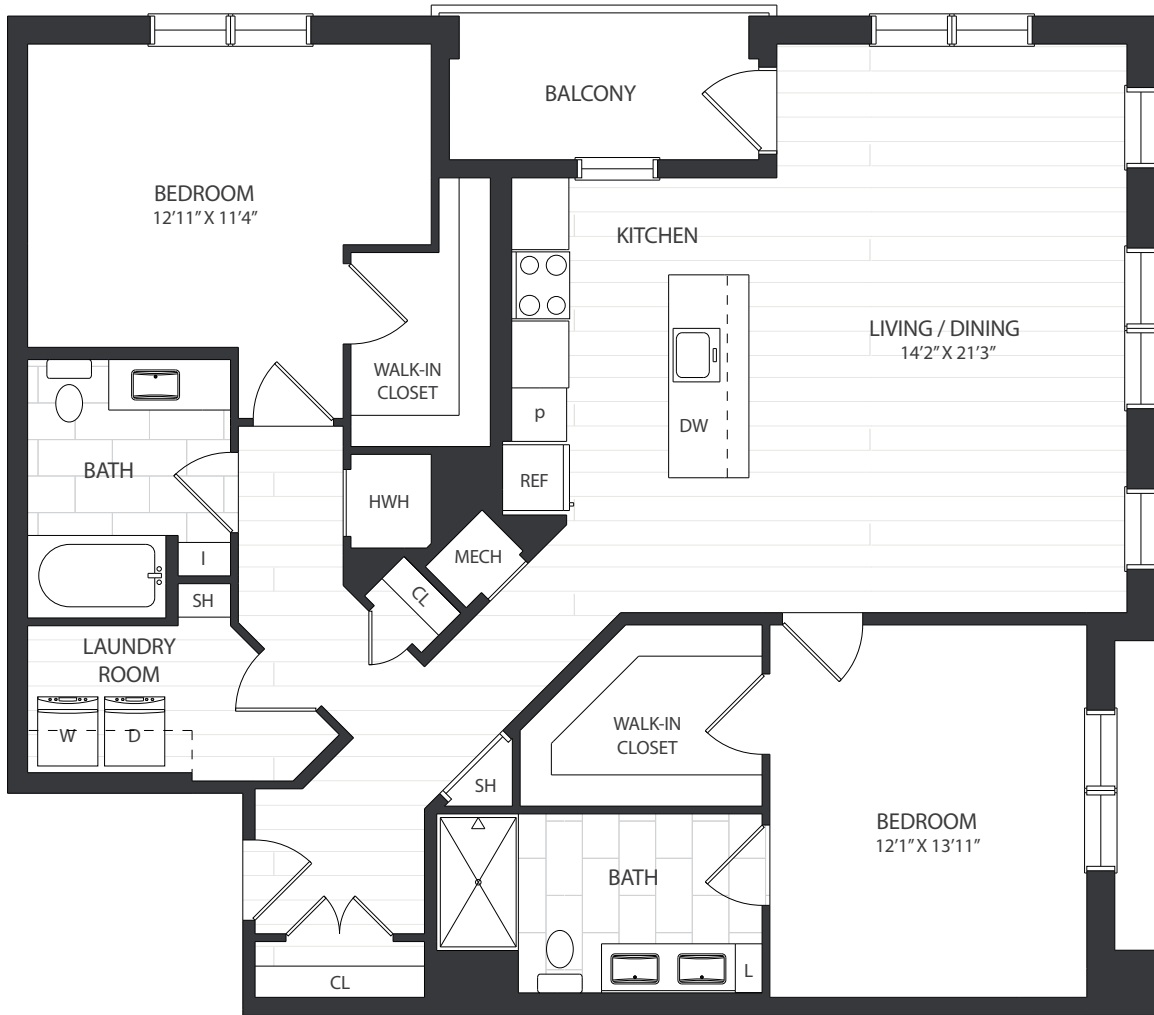

# Arden

PARKSIDE

**B3A** 1,376 SF | TWO BEDROOM | TWO BATHROOM

**RENT**                      **AVAILABILITY**                      **NOTES**

1001 Arborview Blvd. Collegeville, PA 19426 • 484-559-7596 • ParksidePTC.com • BOZZUTO  
Elevations and floor plans are artist's renderings and are shown for illustration purposes only. All square feet are approximate only.