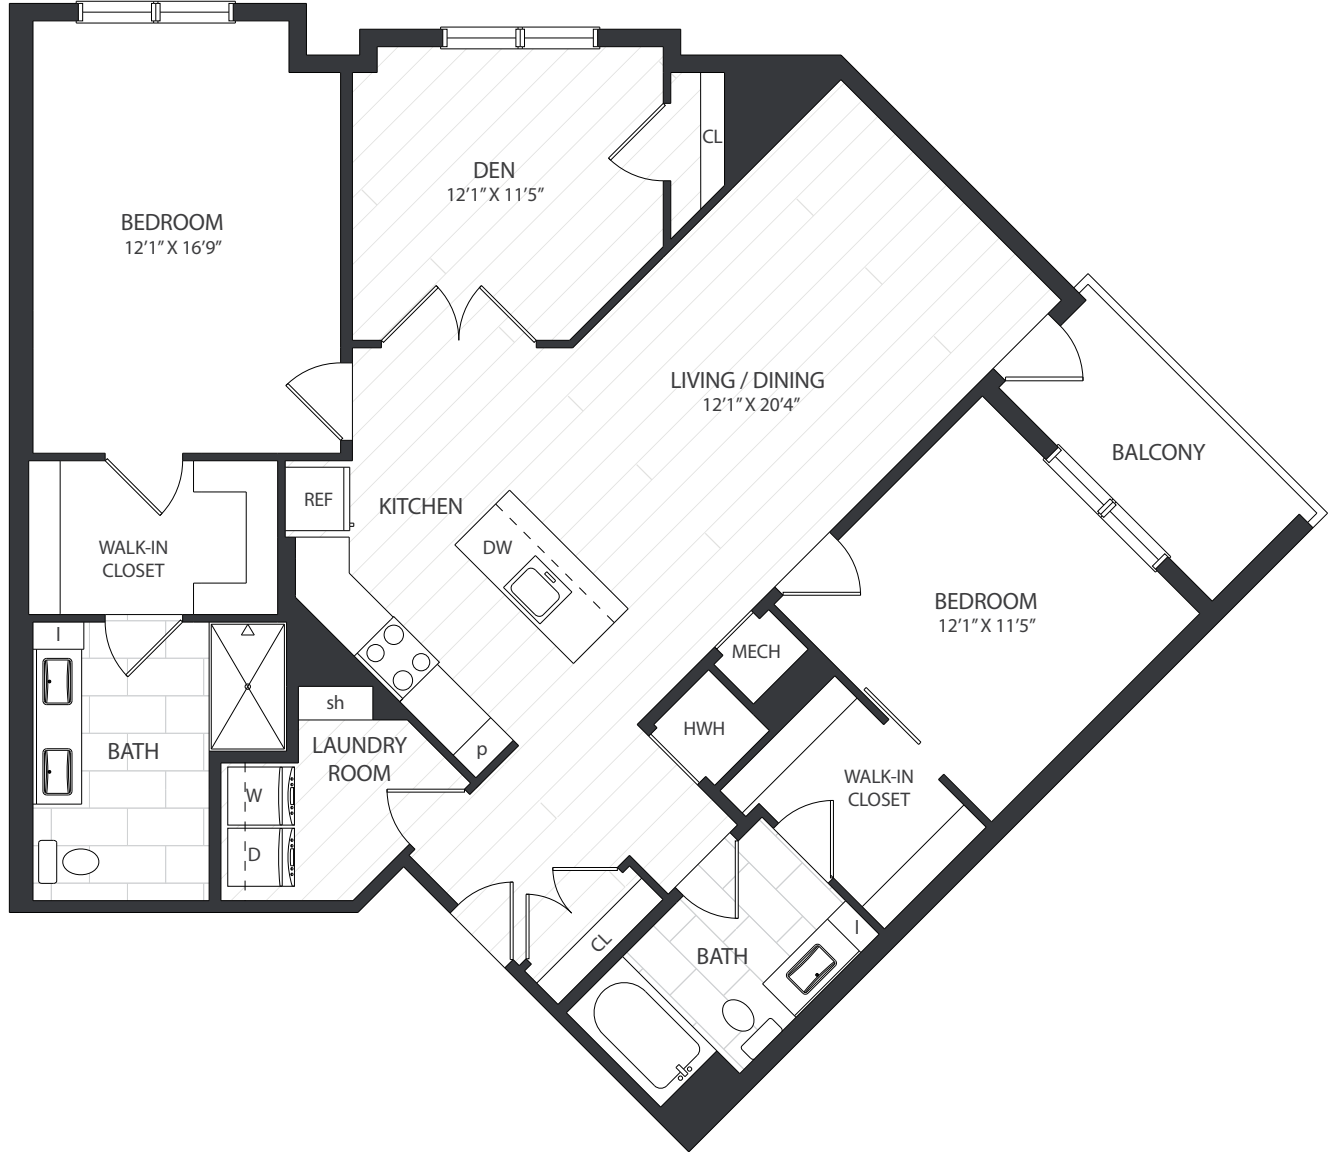

Arden

PARKSIDE

B7A

1,405 SF | TWO BEDROOM + DEN | TWO BATHROOM

RENT

AVAILABILITY

NOTES